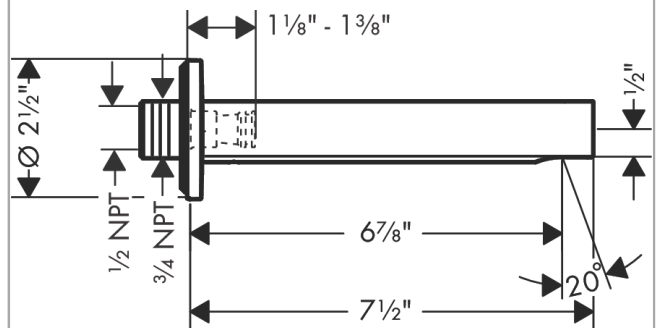

Finoris
Tub Spout
 Finishes : **matte white** Part no. : **76410701**

Description

Features

- Includes: Tub spout, Escutcheon, Assembly instructions

Item details

List Price \$ 508.00

Technology

Design awards

reddot winner 2021

Compliance

Product image

Scale drawing

Finoris

Tub Spout

Finishes : **matte white**

Part no. : **76410701**

Exploded drawing

Year of production: >11/21

Finoris

Tub Spout

Finishes : **matte white** Part no. : **76410701**

Spare parts list

Year of production: >11/21

Pos.	Description	Part no.	Price	PU
1	connecting thread	95658001	-	1
2	O-ring 13x2	98128000	-	1
3	escutcheon Ø 65 mm	92754700	-	1
4	seal	97530000	-	1
5	hollow set screw M5x8	92851000	-	1
6	aerator M24x1 (38 l/min)	93965000	-	1