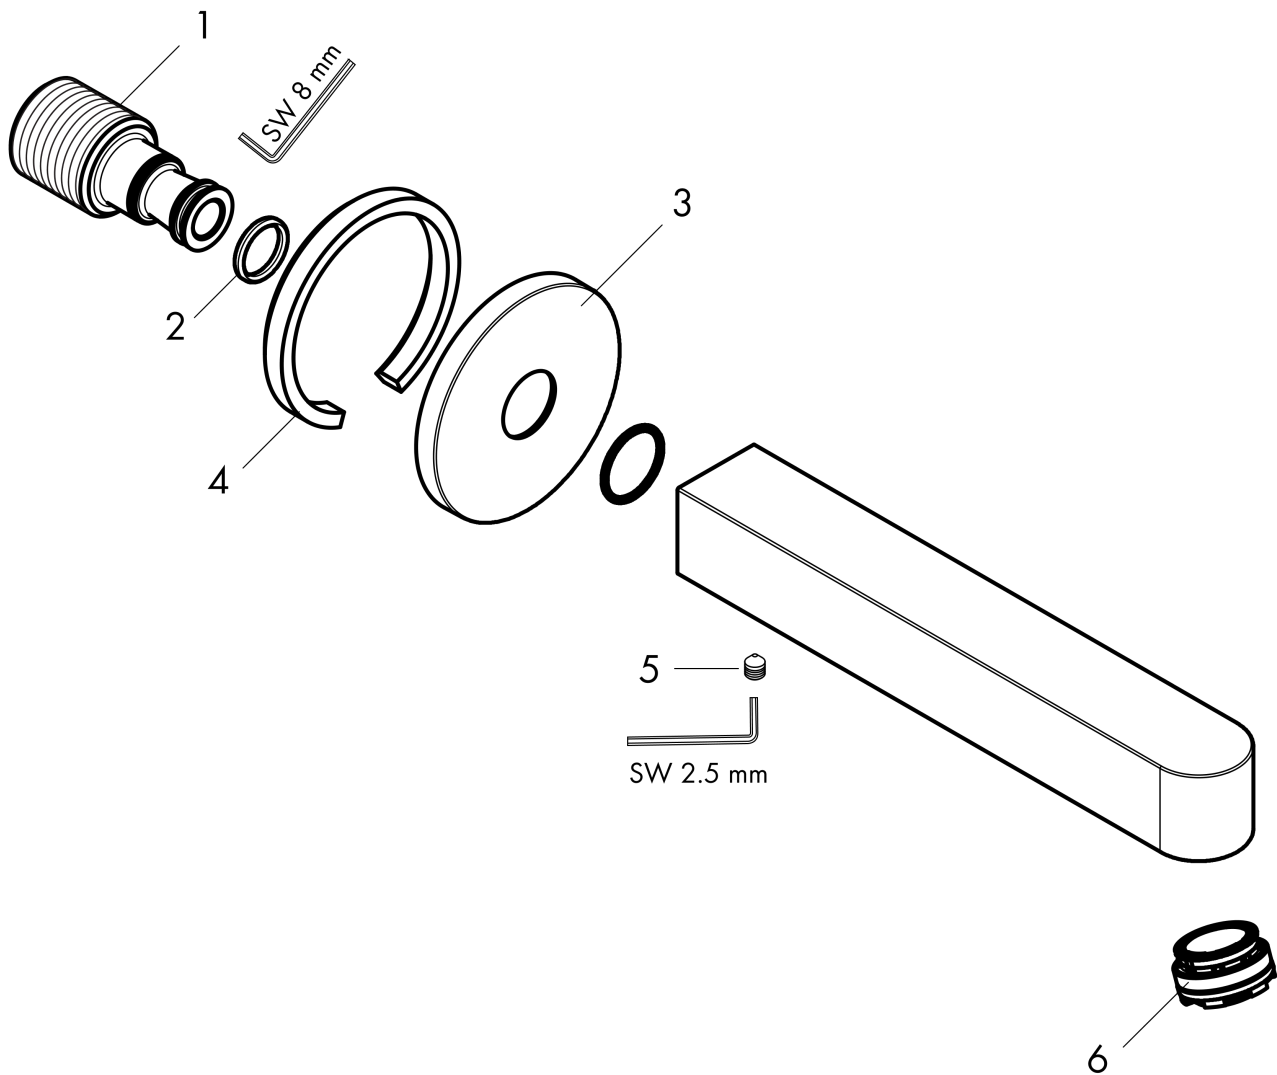

Finoris
Tub Spout
 Finishes : **matte white** Part no. : **76410701**

Description

Features

- Includes: Tub spout, Escutcheon, Assembly instructions

Item details

List Price \$ 508.00

Technology

Design awards

reddot winner 2021

Compliance

Product image

Scale drawing

Finoris

Tub Spout

Finishes : **matte white**

Part no. : **76410701**

Exploded drawing

Year of production: >11/21

Finoris

Tub Spout

Finishes : **matte white** Part no. : **76410701**

Spare parts list

Year of production: >11/21

Pos.	Description	Part no.	Price	PU
1	connecting thread	95658001	-	1
2	O-ring 13x2	98128000	-	1
3	escutcheon Ø 65 mm	92754700	-	1
4	seal	97530000	-	1
5	hollow set screw M5x8	92851000	-	1
6	aerator M24x1 (38 l/min)	93965000	-	1